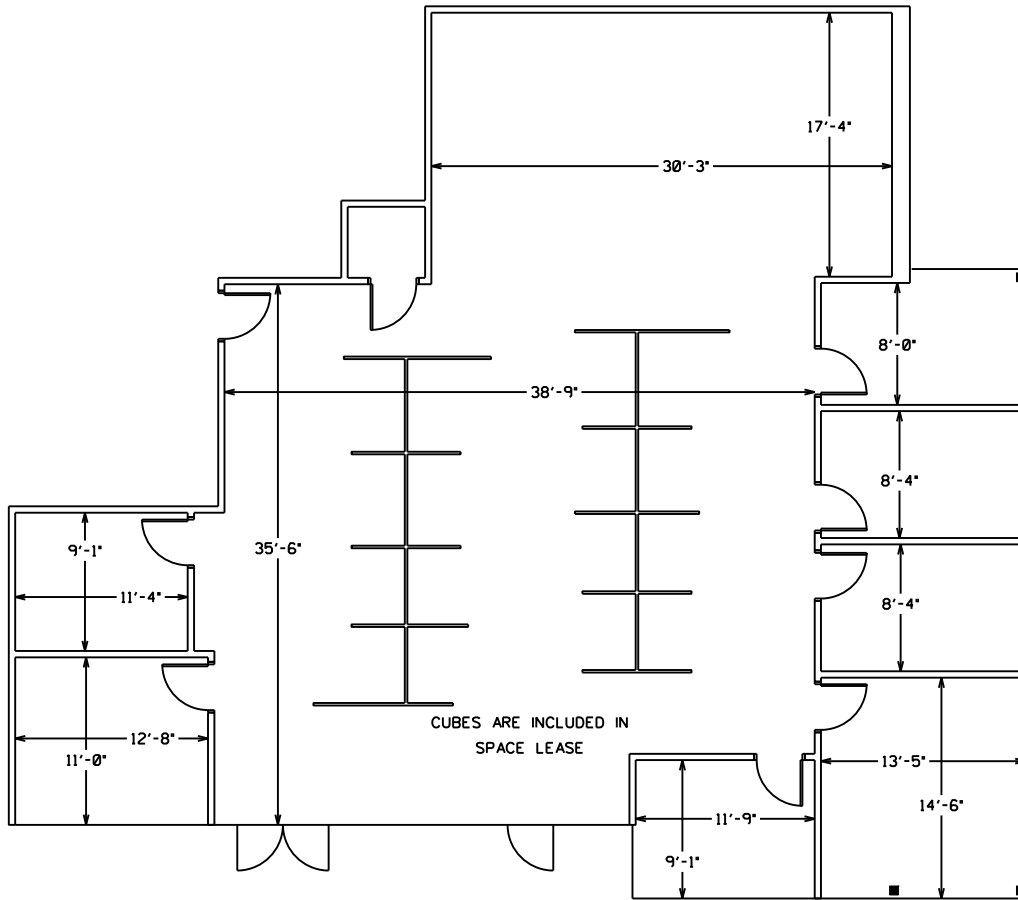

**GRIFFITH**  
REAL ESTATE SERVICES

5715 WESTPARK DRIVE  
SUITE 105  
2,873 SF