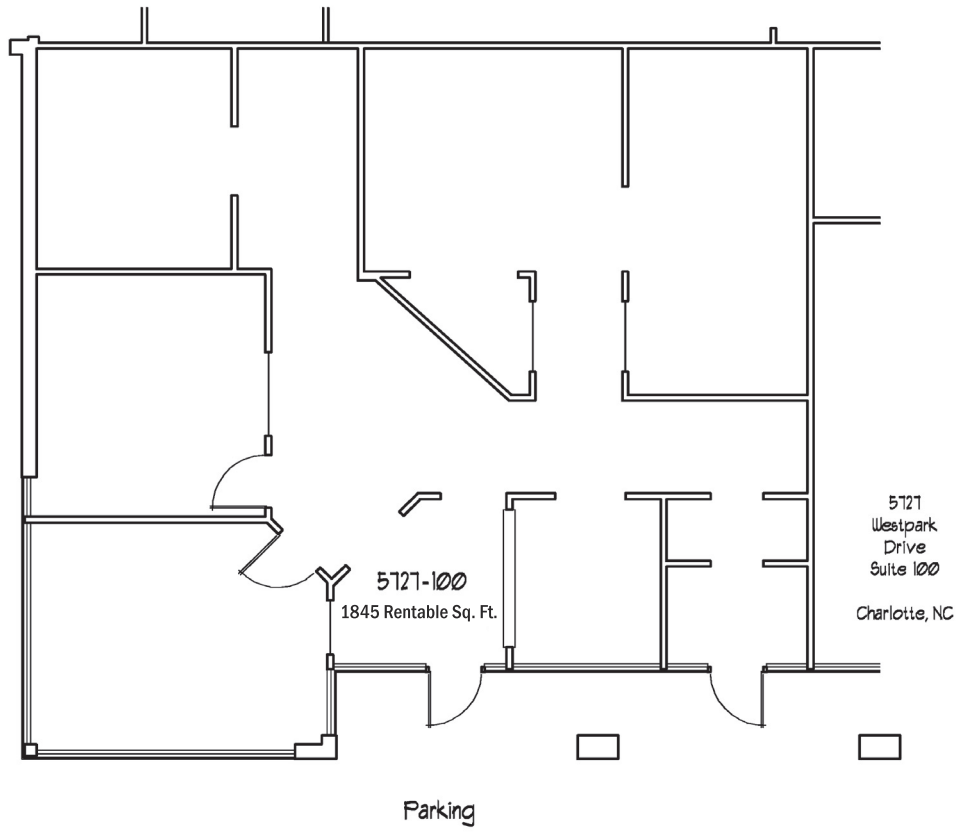

**CRAIG W ISAAC  
ARCHITECTURE**  
35th Street Studio  
124 EAST 29th STREET  
CHARLOTTE, NC 28202

Architecture  
Interior Design  
Product Design

704 358 1365

Office Plan  
1/8" = 1' - 0"