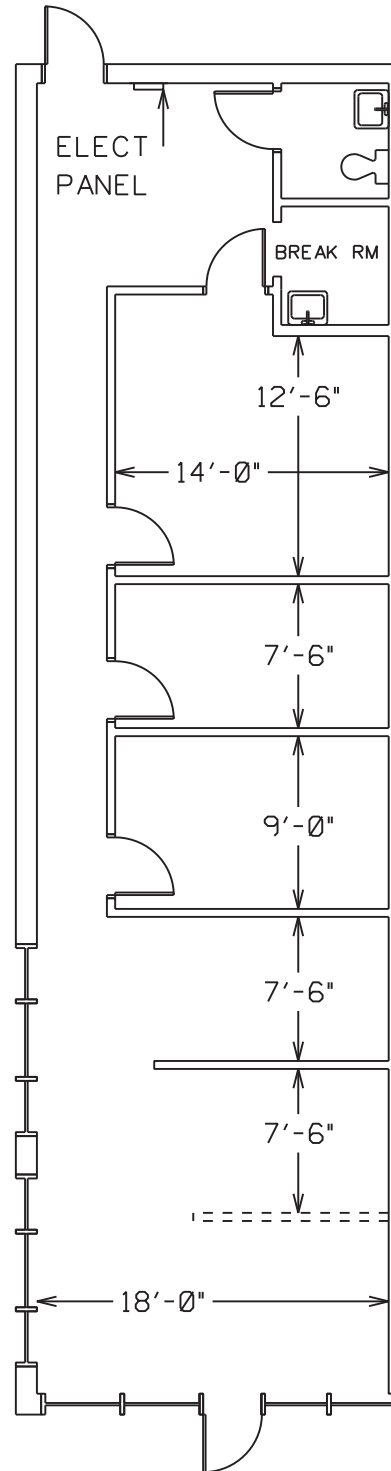

## Floor Plan

303 East Woodlawn Rd, Suite 3

1,265 Total Sq. Ft.

Available: 704-332-7173

www.ECGriffith.com