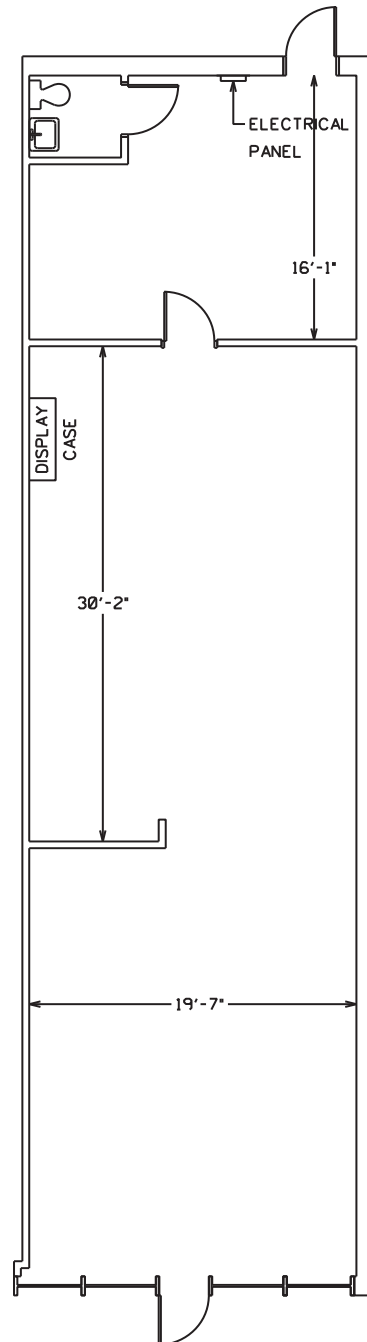

## Floor Plan

303 East Woodlawn Rd, Suite 8

1,583 Total Sq. Ft.

Available: 704-332-7173

www.ECGriffith.com